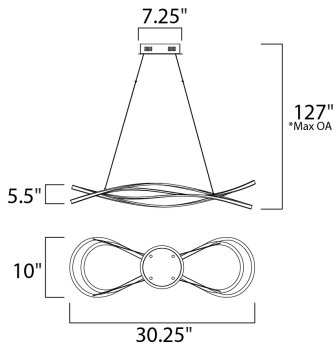

*max overall height

MEASUREMENTS

- DIMENSION : 30.25" L x 10" W x 5.5" H
- MAX OAH : 127" OAH
- CANOPY : 7.25" W x 2" H x 7.25" L
- HANGING WEIGHT : 7.5 lb

LAMPING

- INPUT VOLTAGE : 110-277V
- LUMENS : 3,360 Rated (2,140 Del.)
- BULB : 1 x 48W LED PCB Integrated , 48W Total
- BULB INCLUDED : (Integrated)
- DIMMABLE : Only at 120V with ELV
- CRI : 90+ CRI
- COLOR_TEMP : 3000K