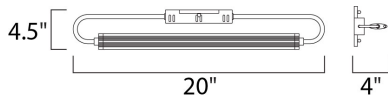

PRODUCT DESCRIPTION

Clean, simple lines of reflective Satin Nickel reach out in bold parallel tracks and crossed geometric angles to present a skillfully technical look in the Helix collection.

MEASUREMENTS

DIMENSION : 4.5" W x 20" H x 4" Ext
MAX OAH : 4.5" W x 4.5" H
HANGING WEIGHT : 2.2 lb

LAMPING

LUMENS : 492 Rated
BULB : 2 x 3W LED LED , 6W Total
BULB INCLUDED : (Integrated)
DIMMABLE : No
COLOR_TEMP : 3500K

FINISHES OPTION

GLASS

Clear and White 10

RATINGS

Dry Location
ADA

ADDITIONAL

FLUORESCENT WATTS: 9.84
INCANDESCENT WATTS: 44.73
RATED LIFE 50000 Hours
OPERATING TEMPERATURE:
-20°C (-4°F), 40°C (104°F)

Always consult a qualified electrician before installing any lighting product.