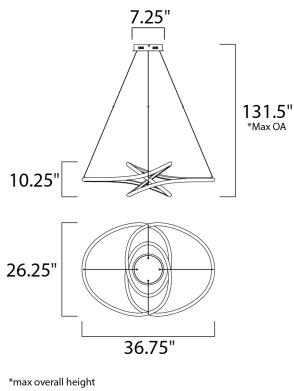

**PRODUCT DESCRIPTION**

Arched Matte White aluminum channel is artfully formed into unique lighting sculptures. Two rows of LEDs are used to double the light output but are fully dimmable for your comfort level.

**MEASUREMENTS**

- DIMENSION : 36.75" L x 26.25" W x 10.25" H
- MAX OAH : 131.5" OAH
- CANOPY : 7.25" W x 1.75" H x 7.75" L
- HANGING WEIGHT : 9 lb

**LAMPING**

- INPUT VOLTAGE : 110-277V
- LUMENS : 4,620 Rated (2,970 Del.)
- BULB : 1 x 66W LED PCB Integrated , 66W Total
- BULB INCLUDED : (Integrated)
- DIMMABLE : Only at 120V with ELV
- CRI : 90+ CRI
- COLOR\_TEMP : 2700K