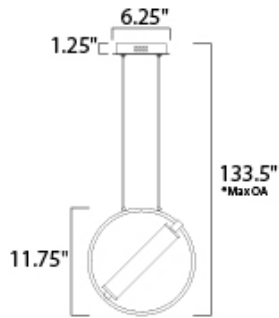

PRODUCT DESCRIPTION

A ring suspends a tube of LED light evenly diffused through opal white acrylic. A striking combination of soft gold and black bring boldness to the collection. By adjusting the rings on the chandeliers, the light element can be positioned horizontally or at an angle. The 3 light multi-pendant suspends three different size rings that can be adjusted to the height you desire.

*max overall height

MEASUREMENTS

DIMENSION : 11.75" L x 6.25" W x 11.75" H
 MAX OAH : 133.5" OAH
 HANGING WEIGHT : 2 lb

LAMPING

INPUT VOLTAGE : 120V
 LUMENS : 588 Rated (520 Del.)
 BULB : 1 x 8.4W LED PCB Integrated , 8W Total
 BULB INCLUDED : (Integrated)
 DIMMABLE : Triac CL
 CRI : 80+ CRI
 COLOR_TEMP : 3000K