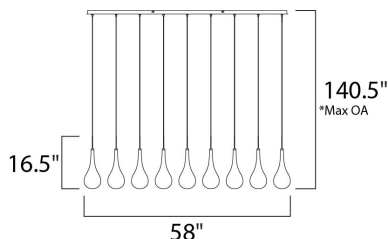

**PRODUCT DESCRIPTION**

The new Larmes features an extended profile Clear glass shade that screws on to a Satin Nickel mount. Long life G4 LED offers considerable light with dimming capabilities.

**MEASUREMENTS**

DIMENSION : 58" L x 4.5" W x 16.5" H  
 MAX OAH : 140.5" OAH  
 HANGING WEIGHT : 12.25 lb

**LAMPING**

INPUT VOLTAGE : 120V  
 LUMENS : 864 Rated  
 BULB : 9 x 1.50W LED 12V G4 , 14W Total  
 BULB INCLUDED : (Included)  
 DIMMABLE : Electronic Low Voltage (ELV)  
 CRI : 80+ CRI  
 COLOR\_TEMP : 3000K

\*max overall height

**FINISHES OPTION**

**GLASS**

Clear 18

**MATERIAL**

Glass, Steel

**RATINGS**

cETLus  
 Dry Location