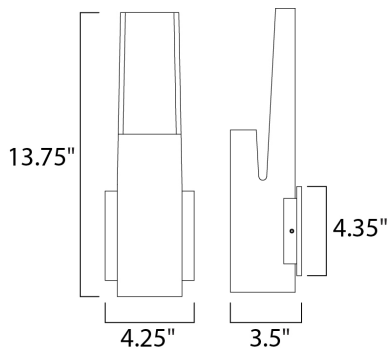

PRODUCT DESCRIPTION

MEASUREMENTS

DIMENSION : 4.25" W x 13.75" H x 3.5" Ext
 BACK PLATE : 4.35" W x 4.35" H x 11.75" HCO
 HANGING WEIGHT : 3.74 lb

LAMPING

INPUT VOLTAGE : 120V
 LUMENS : 560 Rated (503 Del.)
 BULB : 1 x 4W LED PCB Integrated , 4W Total
 BULB INCLUDED : (Integrated)
 DIMMABLE : Electronic Low Voltage (ELV)
 CRI : 90+ CRI
 COLOR_TEMP : 3000K
 LIGHTING_DIRECTION : Up/Down

FINISHES OPTION

MATERIAL

Aluminum

RATINGS

cETLus
 Wet Location
 For Outdoor
 ADA

ADDITIONAL

INSTALL UP/DOWN: Up
 OPERATING TEMPERATURE:
 -20°C (-4°F), 40°C (104°F)

Always consult a qualified electrician before installing any lighting product.