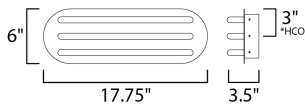

LAMPING

INPUT VOLTAGE : 120V
LUMENS : 1,470 Rated (1,000 Del.)
BULB : 3 x 7W LED PCB Integrated , 21W Total
BULB INCLUDED : (Integrated)
DIMMABLE : Triac CL
CRI : 80 CRI
COLOR_TEMP : 3000K
LIGHTING_DIRECTION : Indirect