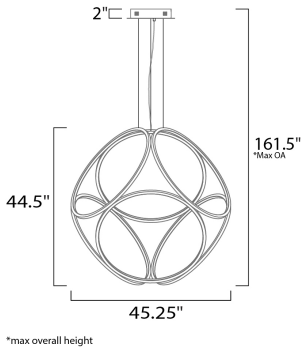

MEASUREMENTS

DIMENSION : 45.25" L x 45.25" W x 44.5" H
 MAX OAH : 161.5" OAH
 HANGING WEIGHT : 23.5 lb

LAMPING

INPUT VOLTAGE : 120V
 LUMENS : 6,075 Rated (2,650 Del.)
 BULB : 1 x 97W LED PCB Integrated , 95W Total
 BULB INCLUDED : (Integrated)
 DIMMABLE : Triac CL
 CRI : 90+ CRI
 COLOR_TEMP : 3000K