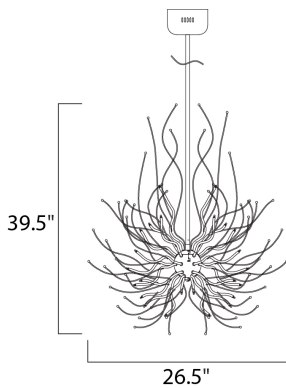

MEASUREMENTS

DIMENSION : 26.5" L x 26.5" W x 39.5" H
 MAX OAH : 85" OAH
 HANGING WEIGHT : 22 lb

LAMPING

INPUT VOLTAGE : 120V
 LUMENS : 4,290 Rated
 BULB : 39 x 1.2W LED 12V G4 , 47W Total
 BULB INCLUDED : (Included)
 DIMMABLE : Electronic Low Voltage (ELV)
 CRI : 80+ CRI
 COLOR_TEMP : 3000K