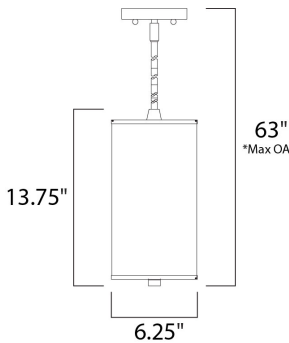

*max overall height

MEASUREMENTS

DIMENSION : 6.25" L x 6.25" W x 13.75" H
 MAX OAH : 63" OAH
 HANGING WEIGHT : 7.39 lb

LAMPING

LUMENS : 1,760 Rated
 BULB : 1 x 26W Fluorescent 26W Total
 BULB INCLUDED : (Included)
 DIMMABLE : No
 COLOR_TEMP : 2700K

FINISHES OPTION

-  Oil Rubbed Bronze
-  Satin Nickel

RATINGS

Dry Location
 CA Title 24

ADDITIONAL

SLOPE: 120
 INCANDESCENT WATTS: 160
 RATED LIFE 10000 Hours
 OPERATING TEMPERATURE:
 -20°C (-4°F), 40°C (104°F)