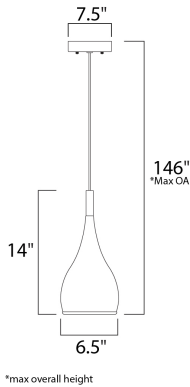

PRODUCT DESCRIPTION

Dripping from the ceiling in solitary beads, the Teardrop collection of pendants appears to glide into the room on a long, narrow cable that seems to stretch under the weight of a single, voluptuous, pear-shaped shade in either Satin Nickel, White, or Polished Chrome. Regardless of the finish, the incandescent bulb glows from within the curvaceous tear and generously spills its light into a warm pool below.

MEASUREMENTS

DIMENSION : 6.5" W x 14" H
 MAX OAH : 146" OAH
 CANOPY : 7.5" W x 1" H x 7.5" L
 HANGING WEIGHT : 2.31 lb

LAMPING

INPUT VOLTAGE : 120V
 LUMENS : 0 Rated
 BULB : 1 x 75W Incandescent E26 Medium , 75W Total
 BULB INCLUDED : (Not Included)
 DIMMABLE : Yes
 CRI : 80+ CRI
 COLOR_TEMP : 2700K

FINISHES OPTION

-  Polished Chrome
-  Satin Nickel

MATERIAL

Aluminum

RATINGS

cETLus
 Dry Location

ADDITIONAL

RATED LIFE 2500 Hours
 OPERATING TEMPERATURE:
 -20°C (-4°F), 40°C (104°F)