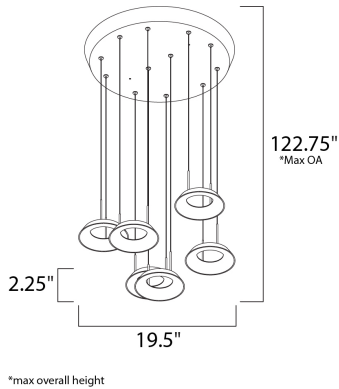

**PRODUCT DESCRIPTION**

These Black aluminum pendants are unique in that they are formed as a tapered cylinder open at both the top and bottom. LEDs are mounted on the very top projecting down into a white acrylic diffuser, lining the inside of the pendant. The opening at the top provides up-light, as well as down-light.

**MEASUREMENTS**

DIMENSION : 19.5" L x 19.5" W x 2.25" H  
 MAX OAH : 122.75" OAH  
 HANGING WEIGHT : 7.92 lb

**LAMPING**

INPUT VOLTAGE : 120V  
 LUMENS : 2,870 Rated  
 BULB : 6 x 6.83W LED PCB Integrated , 41W Total  
 BULB INCLUDED : (Integrated)  
 DIMMABLE : Triac CL  
 CRI : 80+ CRI  
 COLOR\_TEMP : 3000K  
 LIGHTING\_DIRECTION : Both

**FINISHES OPTION**

 Black

**MATERIAL**

Aluminum, Acrylic

**RATINGS**

cETLus  
 Dry Location

**ADDITIONAL**

ADJUSTABLE  
 OPERATING TEMPERATURE:  
 -20°C (-4°F), 40°C (104°F)