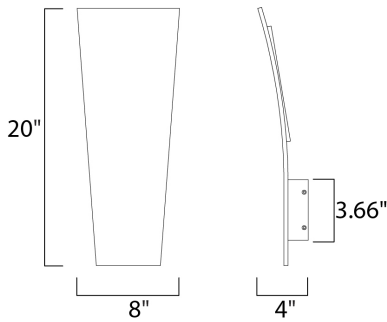

**PRODUCT DESCRIPTION**

**MEASUREMENTS**

DIMENSION : 8" W x 20" H x 4" Ext  
 BACK PLATE : 3.66" W x 3.66" H x 16" HCO  
 HANGING WEIGHT : 6.6 lb

**LAMPING**

INPUT VOLTAGE : 120V  
 LUMENS : 1,680 Rated  
 BULB : 2 x 12W LED PCB Integrated , 24W Total  
 BULB INCLUDED : (Integrated)  
 DIMMABLE : Triac CL  
 CRI : 90+ CRI  
 COLOR\_TEMP : 3000K  
 LIGHTING\_DIRECTION : Indirect

**FINISHES OPTION**

**MATERIAL**

Aluminum

**RATINGS**

cETLus  
 Wet Location  
 For Outdoor  
 ADA

**ADDITIONAL**

INSTALL UP/DOWN: Up  
 OPERATING TEMPERATURE:  
 -20°C (-4°F), 40°C (104°F)

Always consult a qualified electrician before installing any lighting product.