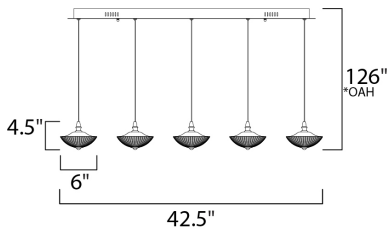

*Max Overall Height

MEASUREMENTS

DIMENSION : 42.5" L x 6" W x 4.5" H
 MAX OAH : 126" OAH
 HANGING WEIGHT : 13.86 lb

LAMPING

INPUT VOLTAGE : 120V
 LUMENS : 1,400 Rated
 BULB : 5 x 4W LED PCB Integrated , 20W Total
 BULB INCLUDED : (Integrated)
 DIMMABLE : Triac CL
 CRI : 80+ CRI
 COLOR_TEMP : 3000K