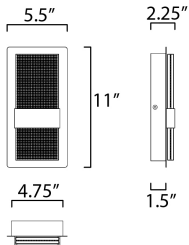

PRODUCT DESCRIPTION

Thousands of miniature crystals are embedded into a sheet of clear acrylic which form a material we call Gemite. When illuminated by the LED mounted in the Polished Chrome frame the Gemite glistens like the stars in a galaxy. With the added downlight you get both glamour and ample lighting from this beautiful vanity collection.

MEASUREMENTS

DIMENSION : 5.5" W x 11" H x 2.25" Ext
 MAX OAH : 4.75" W x 1.5" H
 HANGING WEIGHT : 3.43 lb

LAMPING

INPUT VOLTAGE : 120V
 LUMENS : 880 Rated (340 Del.)
 BULB : 2 x 8.5W LED PCB Integrated , 8W Total
 BULB INCLUDED : (Integrated)
 DIMMABLE : Triac CL or ELV
 CRI : 90+ CRI
 COLOR_TEMP : 3000K
 LIGHTING_DIRECTION : Up/Down