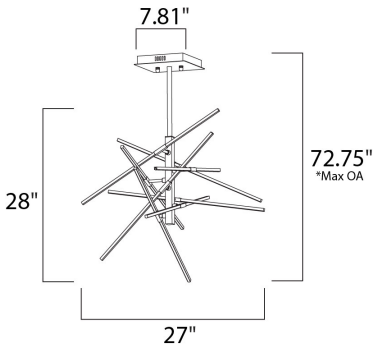

PRODUCT DESCRIPTION

Micro channels of Polished Chrome aluminum are faced with an acrylic diffuser and are arranged in a crisscross formation to create an interesting sculpture of light. Although pre-set out of the box, each are adjustable to create your own unique design.

*max overall height

MEASUREMENTS

- DIMENSION : 27" L x 27" W x 28" H
- MAX OAH : 72.75" OAH
- CANOPY : 7.81" W x 1.71" H x 7.81" L
- HANGING WEIGHT : 11 lb

LAMPING

- INPUT VOLTAGE : 120V
- LUMENS : 3,150 Rated (1,125 Del.)
- BULB : 8 x 46W LED PCB Integrated , 46W Total
- BULB INCLUDED : (Integrated)
- DIMMABLE : Triac CL
- CRI : 80+ CRI
- COLOR_TEMP : 3000K