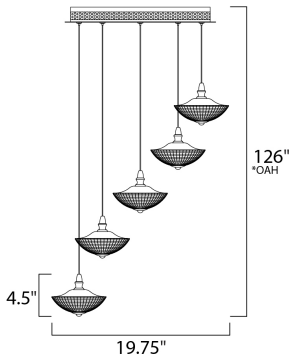

*Max Overall Height

MEASUREMENTS

- DIMENSION : 19.75" L x 19.75" W x 4.5" H
- MAX OAH : 126" OAH
- CANOPY : 14.96" W x 1.57" H x 14.96" L
- HANGING WEIGHT : 10.56 lb

LAMPING

- INPUT VOLTAGE : 120V
- LUMENS : 1,400 Rated
- BULB : 5 x 4W LED PCB Integrated , 20W Total
- BULB INCLUDED : (Integrated)
- DIMMABLE : Triac CL
- CRI : 80+ CRI
- COLOR_TEMP : 3000K

FINISHES OPTION

GLASS

Prismatic Clear Glass 126

MATERIAL

Steel, Glass

RATINGS

cETLus
Dry Location

ADDITIONAL