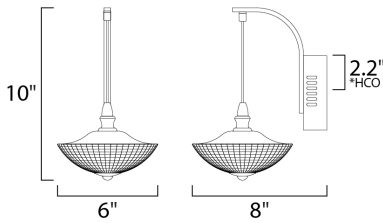

*height from center of outlet to the top of the fixture

MEASUREMENTS

DIMENSION : 6" W x 10" H x 8" Ext
 MAX OAH : 4.75" W x 4.75" H
 HANGING WEIGHT : 2.64 lb

LAMPING

INPUT VOLTAGE : 120V
 LUMENS : 280 Rated
 BULB : 1 x 4W LED PCB Integrated , 4W Total
 BULB INCLUDED : (Integrated)
 DIMMABLE : Triac CL
 CRI : 80+ CRI
 COLOR_TEMP : 3000K
 LIGHTING_DIRECTION : Down

FINISHES OPTION

 Bronze / Gold

GLASS

Prismatic Clear Glass 126

MATERIAL

Steel, Glass

RATINGS

cETLus
 Damp Location