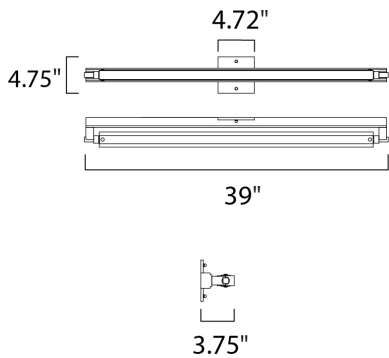

PRODUCT DESCRIPTION

Redefining wall-mounted lighting, the Pivot collection brings versatility to a once static fixture, adding uniqueness to any design space. Install this sleek Polished Chrome bar in any room or office and simply pivot it to instantly change the focus and the mood. Angled over a fluorescent bulb that saves energy, the elongated Clear acrylic with frosted edges diffuses harsh beams and casts the room in a pleasant light.

MEASUREMENTS

DIMENSION : 39" W x 4.75" H x 3.75" Ext
 MAX OAH :
 HANGING WEIGHT : 3.48 lb

LAMPING

INPUT VOLTAGE : 120V
 LUMENS : 2,800 Rated
 BULB : 2 x 20W LED PCB Integrated , 40W Total
 BULB INCLUDED : (Integrated)
 DIMMABLE : Triac CL
 CRI : 90 CRI
 COLOR_TEMP : 3000K