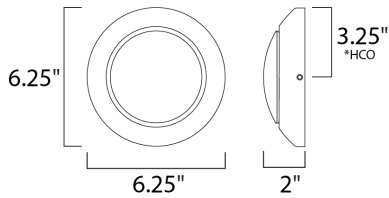

PRODUCT DESCRIPTION

*height from center of outlet to the top of the fixture

MEASUREMENTS

DIMENSION : 6.25" W x 6.25" H x 3.25" Ext
 BACK PLATE : 5.5" W x 0.5" H x 3.25" HCO
 HANGING WEIGHT : 1.936 lb

LAMPING