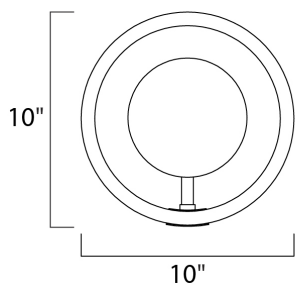

**MEASUREMENTS**

DIMENSION : 10" W x 10" H x 1.25" Ext  
 MAX OAH : 4.7" W x 1.2" H  
 HANGING WEIGHT : 1.32 lb

**LAMPING**

LUMENS : 710 Rated  
 BULB : 1 x 10W LED PCB Integrated , 10W Total  
 BULB INCLUDED : (Integrated)  
 DIMMABLE : Triac CL  
 CRI : 80+ CRI  
 COLOR\_TEMP : 3000K