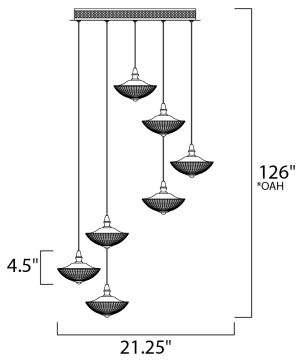

\*Max Overall Height

**MEASUREMENTS**

- DIMENSION : 21.25" L x 21.25" W x 4.5" H
- MAX OAH : 126" OAH
- CANOPY : 16.54" W x 1.57" H x 16.54" L
- HANGING WEIGHT : 14.74 lb

**LAMPING**

- INPUT VOLTAGE : 120V
- LUMENS : 1,960 Rated
- BULB : 7 x 4W LED PCB Integrated , 28W Total
- BULB INCLUDED : (Integrated)
- DIMMABLE : Triac CL
- CRI : 80+ CRI
- COLOR\_TEMP : 3000K

**FINISHES OPTION**

**GLASS**

Prismatic Clear Glass 126

**MATERIAL**

Steel, Glass

**RATINGS**

cETLus  
Dry Location

**ADDITIONAL**