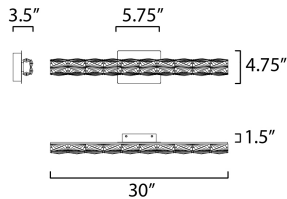

**PRODUCT DESCRIPTION**

Rectangular Beveled Crystals are banded together to form soft square cylinders which are illuminated by LED that creates a brilliant lighting effect. Some items include metal chassis of Black which frame the crystal for a beautiful silhouette.

**MEASUREMENTS**

DIMENSION : 30" L 5.5" H x 3.25" Ext  
 BACK PLATE : 4.75" W x 1.5" H x 15" HCO  
 HANGING WEIGHT : 6.95 lb

**LAMPING**

INPUT VOLTAGE : 120V  
 LUMENS : 2,420 Rated (1,532 Del.)  
 BULB : 1 x 23W LED PCB Integrated , 22W Total  
 BULB INCLUDED : (Integrated)  
 DIMMABLE : Triac CL or ELV  
 CRI : 90+ CRI  
 COLOR\_TEMP : 3000K  
 LIGHTING\_DIRECTION : Omni