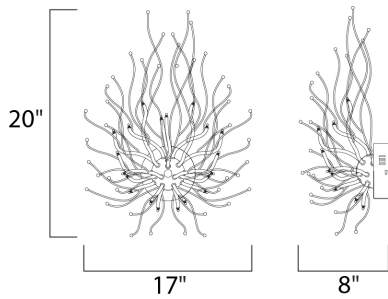

MEASUREMENTS

DIMENSION : 17" W x 20" H x 8" Ext
 MAX OAH :
 HANGING WEIGHT : 5.2 lb

LAMPING

INPUT VOLTAGE : 120V
 LUMENS : 1,430 Rated
 BULB : 13 x 1.2W LED 12V G4 , 16W Total
 BULB INCLUDED : (Included)
 DIMMABLE : Electronic Low Voltage (ELV)
 CRI : 80+ CRI
 COLOR_TEMP : 3000K