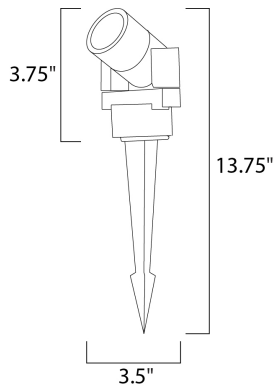

**PRODUCT DESCRIPTION**

**MEASUREMENTS**

DIMENSION : 3.5" W x 13.75" H  
 HANGING WEIGHT : 1.93 lb

**LAMPING**

INPUT VOLTAGE : V  
 LUMENS : 230 Rated  
 BULB : 1 x 5W LED 12V MR16 , 5W Total  
 BULB INCLUDED : (Included)  
 DIMMABLE : No  
 CRI : 80+ CRI  
 COLOR\_TEMP : 3000K