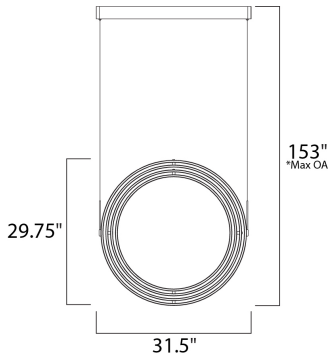

PRODUCT DESCRIPTION

Concentric bands of Matte White rotate on 2 axis points to adjust in multiple directions similar to a gyroscope. The edge of each slender band is encased with a small LED strip covered by a frosted lens. It is more a work of art than just a lighting fixture.

*max overall height

MEASUREMENTS

DIMENSION : 31.5" L x 31.5" W x 29.75" H
 MAX OAH : 153" OAH
 HANGING WEIGHT : 9 lb

LAMPING

INPUT VOLTAGE : 120V
 LUMENS : 8,366 Rated
 BULB : 8 x 119.5W LED PCB Integrated , 120W Total
 BULB INCLUDED : (Integrated)
 DIMMABLE : Triac CL
 CRI : 80+ CRI
 COLOR_TEMP : 3000K

FINISHES OPTION

 Matte White

MATERIAL

Aluminum, Acrylic

RATINGS

cETLus
 Dry Location

ADDITIONAL

ADJUSTABLE
 OPERATING TEMPERATURE:
 -20°C (-4°F), 40°C (104°F)