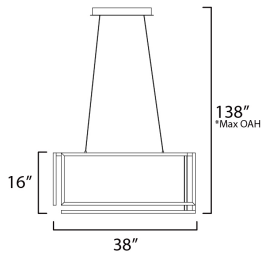

PRODUCT DESCRIPTION

A cubist work of art, the Penrose collection carefully calculates the structural form of a cube space when corners do not meet. This tracery of this shape is emphasized by its dedicated LED light source housed within aluminum channels and then cast in various directions. Available in Matte Black or Gold, this series is a feat of human engineering in design. Translating a mathematical challenge into a sculptural work of art with the function of delivering light to interior spaces.

MEASUREMENTS

DIMENSION : 16" L x 16" W x 38" H
 MAX OAH : 138" OAH
 HANGING WEIGHT : 14.77 lb

LAMPING

INPUT VOLTAGE : V
 LUMENS : 5,400 Rated (3,420 Del.)
 BULB : 1 x 108W LED DC Integrated , 108W Total
 BULB INCLUDED : (Integrated)
 CRI : 90 CRI
 COLOR_TEMP : 3000K

*max overall height

FINISHES OPTION

MATERIAL

Aluminum, Steel

RATINGS

Dry Location

ADDITIONAL

OPERATING TEMPERATURE:
 -20°C (-4°F), 40°C (104°F)