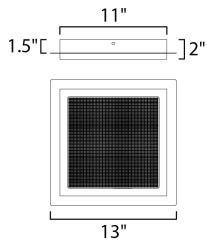

MEASUREMENTS

- DIMENSION : 13" L x 13" W x 2" H
- CANOPY : 11" W x 1.5" H x 11" L
- HANGING WEIGHT : 10.23 lb

LAMPING

- INPUT VOLTAGE : 120V
- LUMENS : 1,792 Rated (370 Del.)
- BULB : 1 x 25.6W LED PCB Integrated , 26W Total
- BULB INCLUDED : (Integrated)
- DIMMABLE : Triac CL
- CRI : 90 CRI
- COLOR_TEMP : 3000K