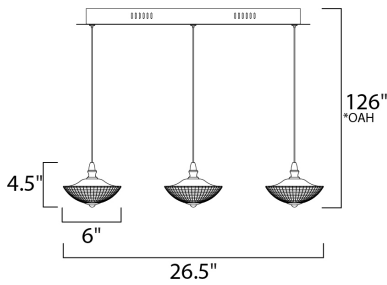

*Max Overall Height

MEASUREMENTS

- DIMENSION : 26.5" L x 6" W x 4.5" H
- MAX OAH : 126" OAH
- CANOPY : 4.33" W x 1.77" H x 37.8" L
- HANGING WEIGHT : 8.8 lb

LAMPING

- INPUT VOLTAGE : 120V
- LUMENS : 840 Rated
- BULB : 3 x 4W LED PCB Integrated , 12W Total
- BULB INCLUDED : (Integrated)
- DIMMABLE : Triac CL
- CRI : 80+ CRI
- COLOR_TEMP : 3000K

FINISHES OPTION

GLASS

Prismatic Clear Glass 126

MATERIAL

Steel, Glass

RATINGS

cETLus
Dry Location

ADDITIONAL