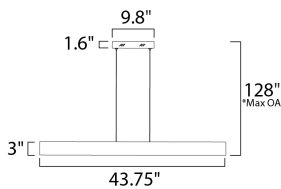

PRODUCT DESCRIPTION

A thin, half-inch aluminum blade now in your choice of Metallic Bronze or Brushed Aluminum incorporates a threadlike LED board recessed into the bottom. The result is a unique effect of light appearing on the surface below without a clear indication from where it is generated.

*max overall height

MEASUREMENTS

DIMENSION	: 43.75" L x 0.5" W x 3" H
MAX OAH	: 128" OAH
CANOPY	: 9.8" W x 1.6" H x 9.8" L
HANGING WEIGHT	: 3.2 lb

LAMPING

LUMENS	: 1,820 Rated
BULB	: 1 x 26W LED PCB Integrated , 26W Total
BULB INCLUDED	: (Integrated)
DIMMABLE	: Triac CL
CRI	: 80+ CRI
COLOR_TEMP	: 3000K