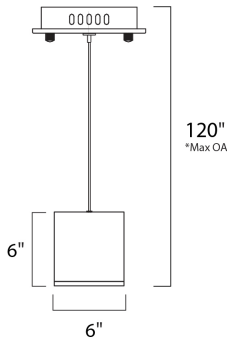

PRODUCT DESCRIPTION

Brick's rectangular blocks of metal, finished in lustrous Polished Chrome, are trimmed on the bottom with a White acrylic diffuser that radiates in the night. The long-life 40,000 rated life hour 3500K LED source provides for energy saving illumination, excellent color rendition, and low maintenance.

*max overall height of fixture

MEASUREMENTS

DIMENSION : 6" L x 3.25" W x 6" H
 MAX OAH : 120" OAH
 HANGING WEIGHT : 1.17 lb

LAMPING

INPUT VOLTAGE : 120V
 LUMENS : 144 Rated
 BULB : 1 x 4.8W LED PCB Integrated , 5W Total
 BULB INCLUDED : (Integrated)
 DIMMABLE : No
 CRI : 80 CRI
 COLOR_TEMP : 3000K