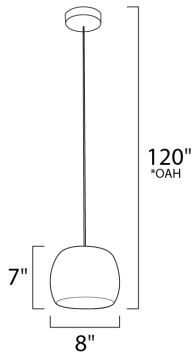

*max overall height

MEASUREMENTS

DIMENSION : 8" W x 7" H
 MAX OAH : 120" OAH
 HANGING WEIGHT : 3.74 lb

LAMPING

INPUT VOLTAGE : 120V
 LUMENS : 0 Rated
 BULB : 1 x 100W Incandescent E26 Medium , 100W Total
 BULB INCLUDED : (Not Included)
 DIMMABLE : Yes
 COLOR_TEMP : 2700K